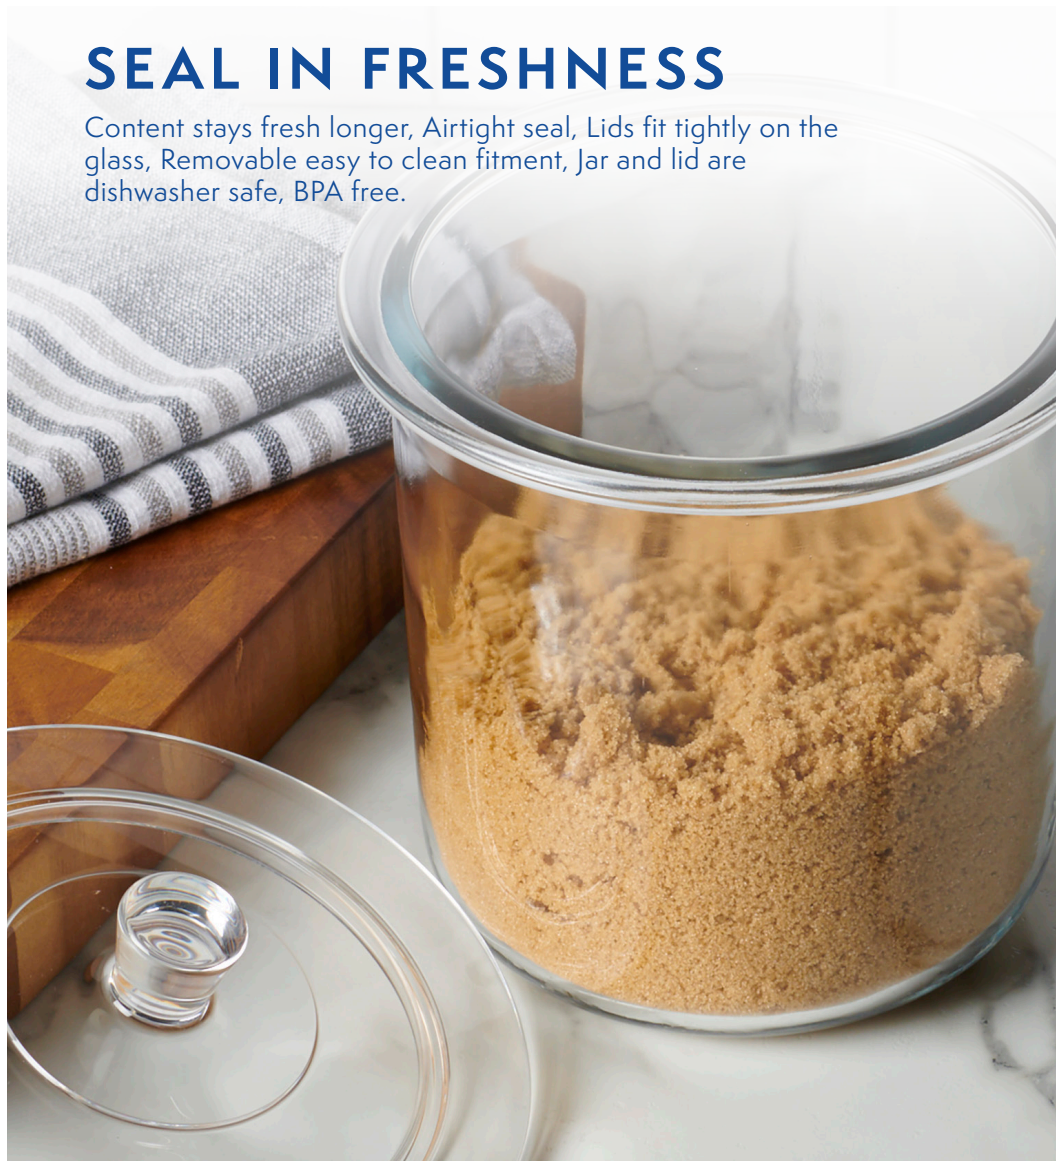

## SEAL IN FRESHNESS

Content stays fresh longer, Airtight seal, Lids fit tightly on the glass, Removable easy to clean fitment, Jar and lid are dishwasher safe, BPA free.

**14910L24** **NEW**

1 gal. Goode Sundry Jar w/Glass Lid + Fitment  
Clear | Open Stock | 2 Each