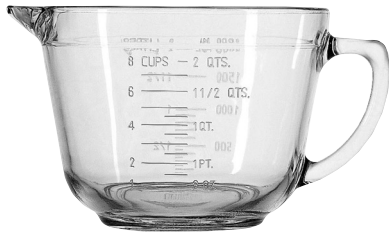

BATTER BOWLS

81605L20
2 qt. Batter Bowl
Clear | Open Stock | 4 Each