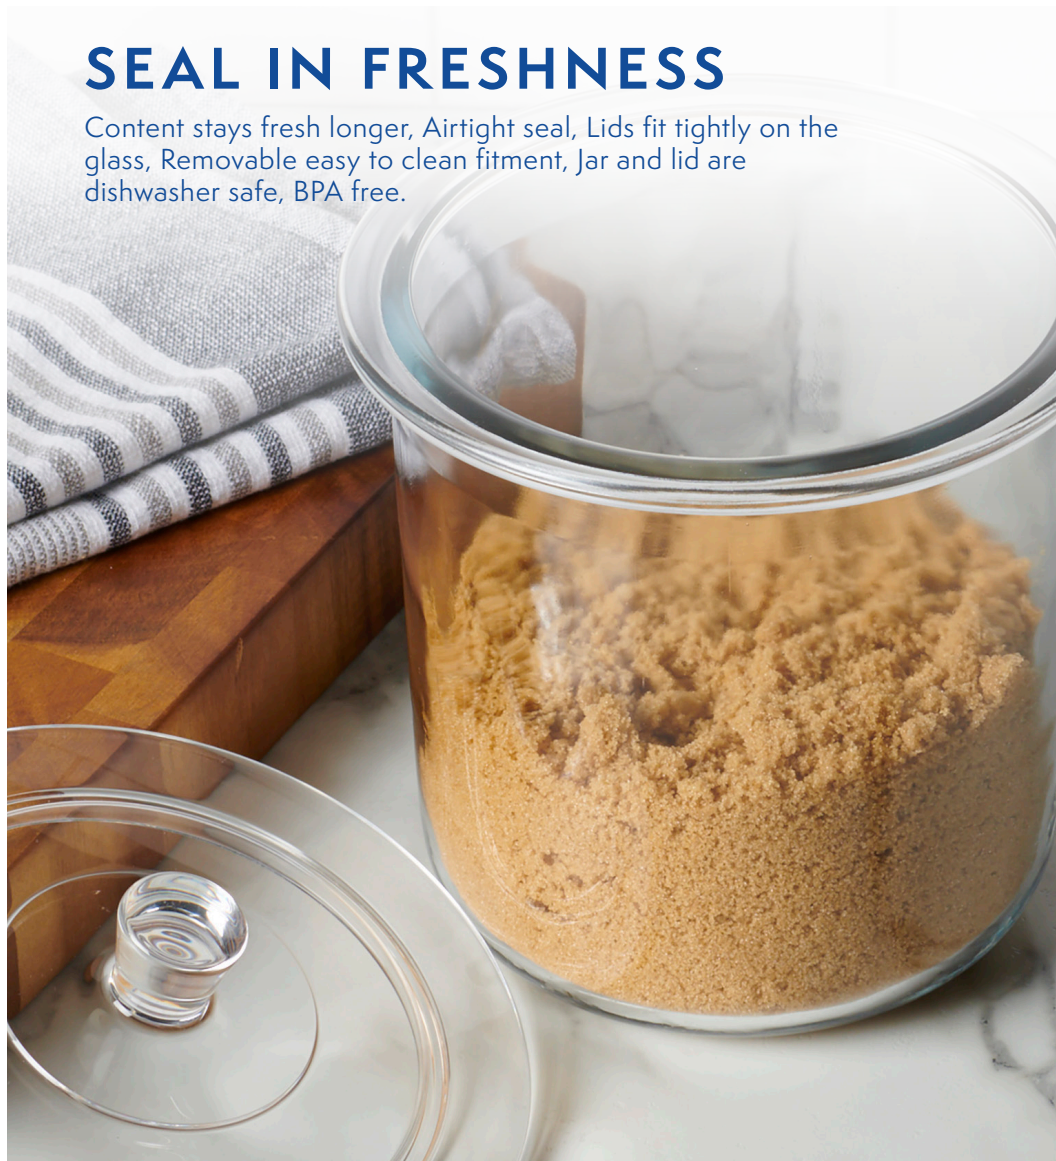

Content stays fresh longer, Airtight seal, Lids fit tightly on the glass, Removable easy to clean fitment, Jar and lid are dishwasher safe, BPA free.

14910L24 **NEW**

1 gal. Goode Sundry Jar w/Glass Lid + Fitment
Clear | Open Stock | 2 Each